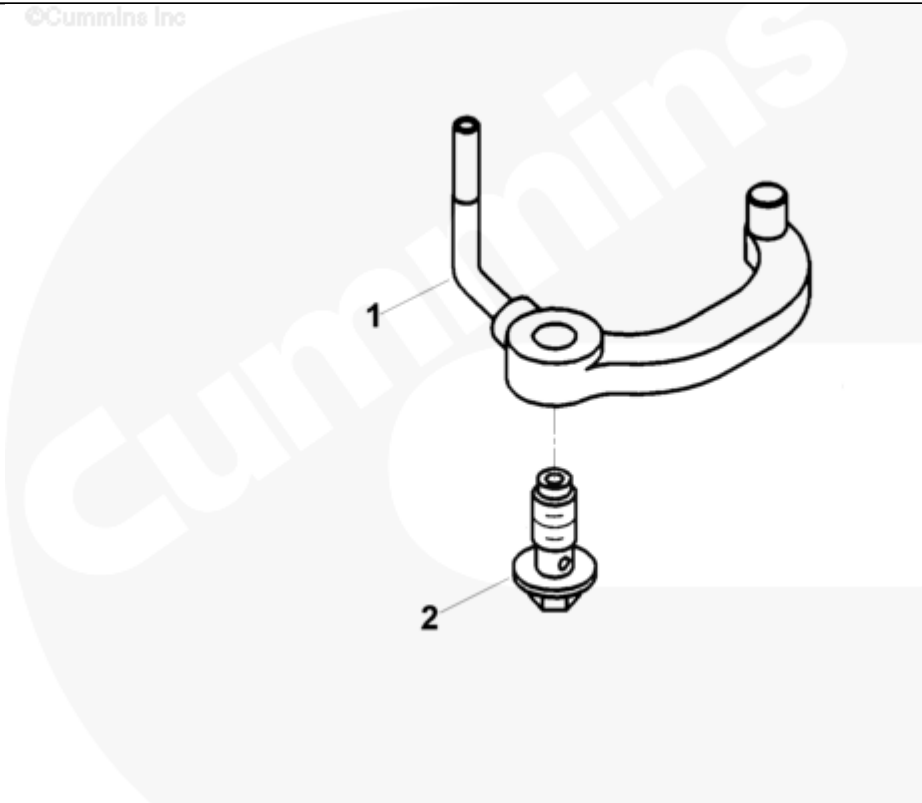

## Parts Catalog - Option Detail

Electronic Parts Catalog - Option Detail				
Option	Group	Graphic	Film Card	Date
PP8363-01	01.01.2	pn200gf	II	21-MAR-05
<b>Engines</b>	ISM CM570, ISM CM570/870, ISM CM875, ISM CM876, ISM CM876 E, ISM11 CM876 M103, ISM11 CM876 SN, M11 CELECT, M11 CELECT PLUS, M11 MECHANICAL, QSM11 CM570, QSM11 CM876			

©Cummins Inc

pn200gf

[SMALL](#) | [MEDIUM](#) | [LARGE](#)

Cart	Ref No	Part Number	Part Description	Required	Remarks
<a href="#">View My Cart</a>					
		<a href="#">PP8363-01</a>	Piston Cooling Nozzle		
					Piston Cooling Nozzle
<input type="checkbox"/>	1	<a href="#">3080708</a>	Piston Cooling Nozzle	6	
<input type="checkbox"/>	2	<a href="#">3070393</a>	Banjo Connector Screw	6	M10 x 1.50 x 25